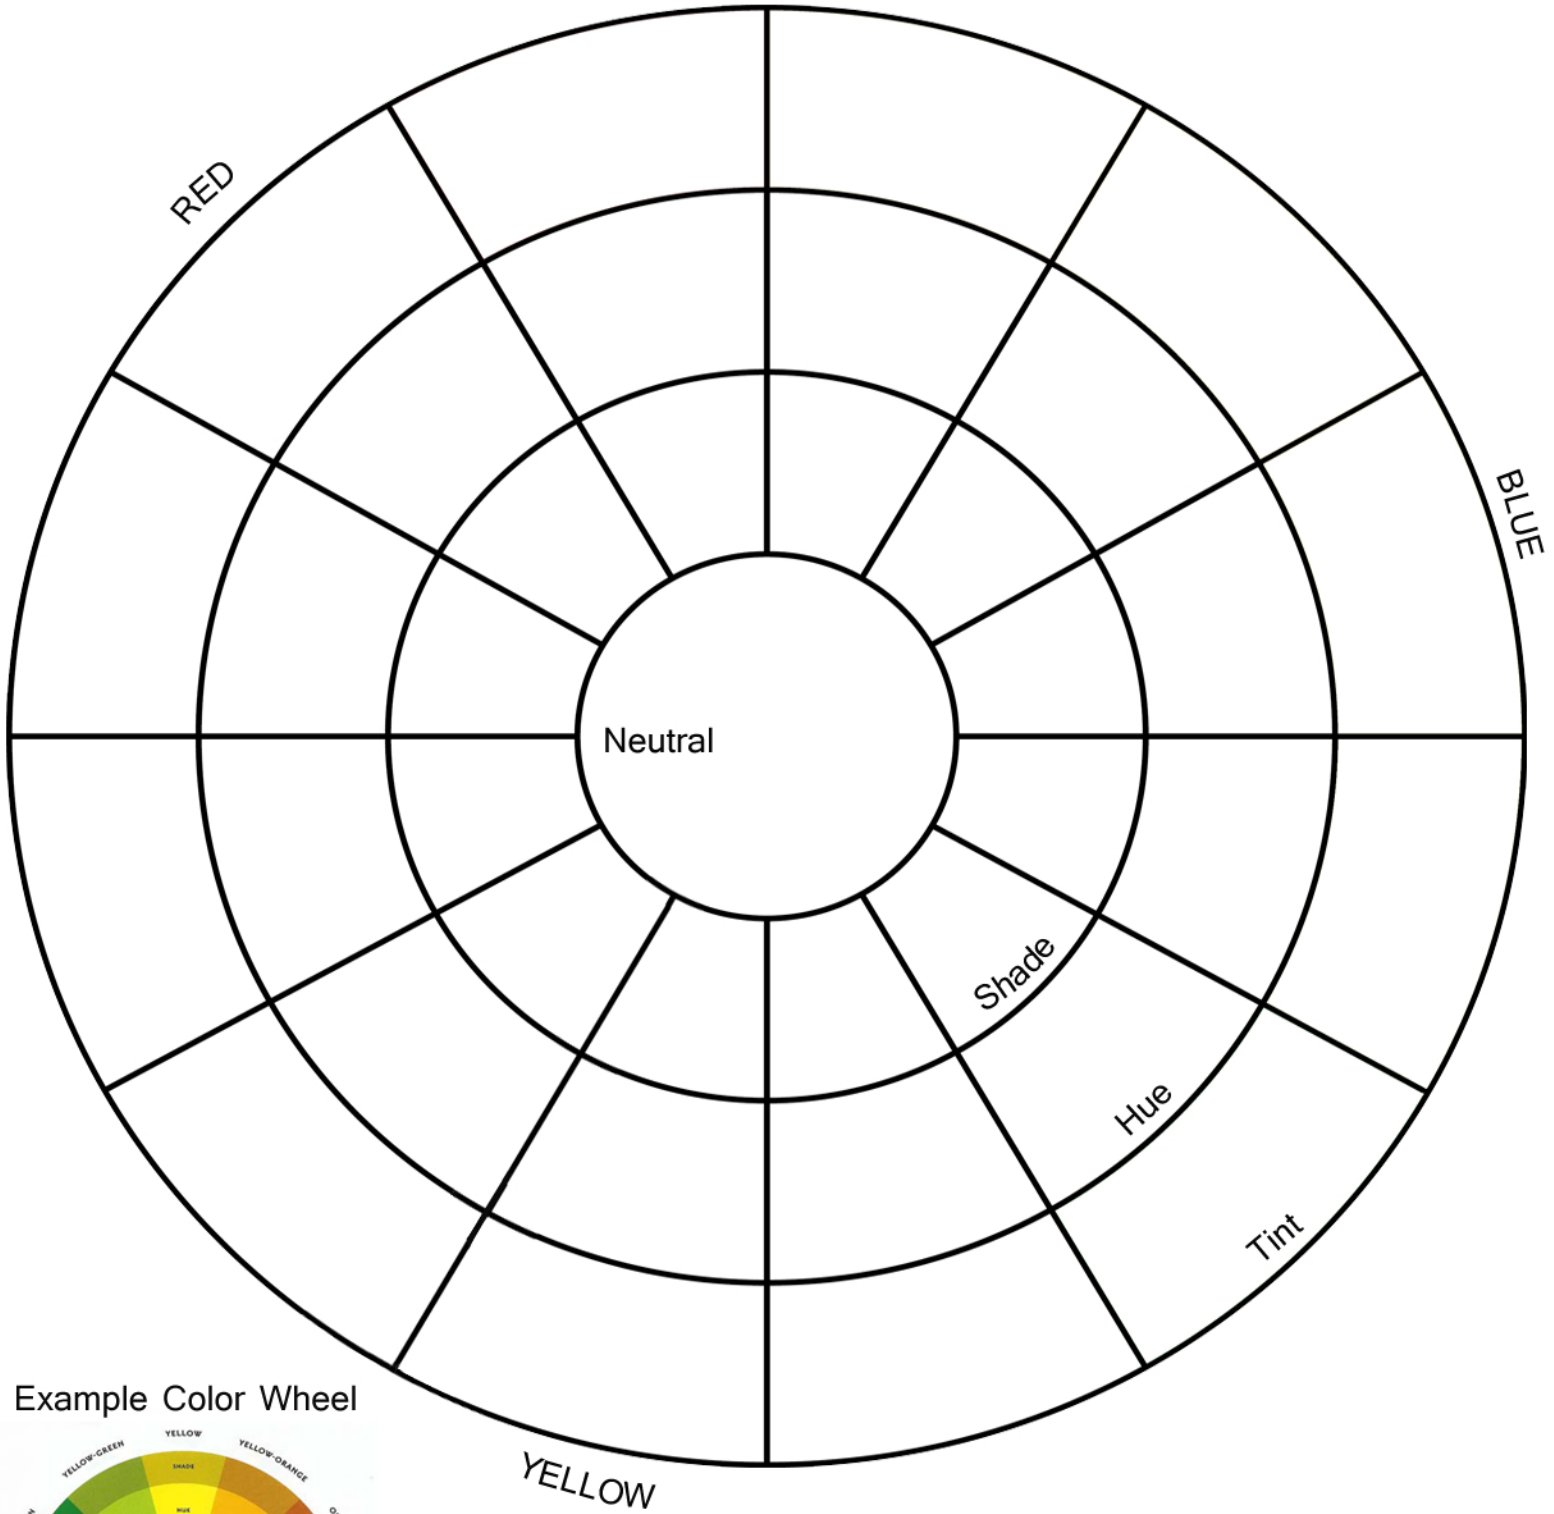

PAINTED COLOR WHEEL

Hand paint the color wheel by mixing your own colors.

You may only use Red, Blue and Yellow!

Example Color Wheel

Each correctly colored area will receive 1 point. ____/37

Name _____ Period _____